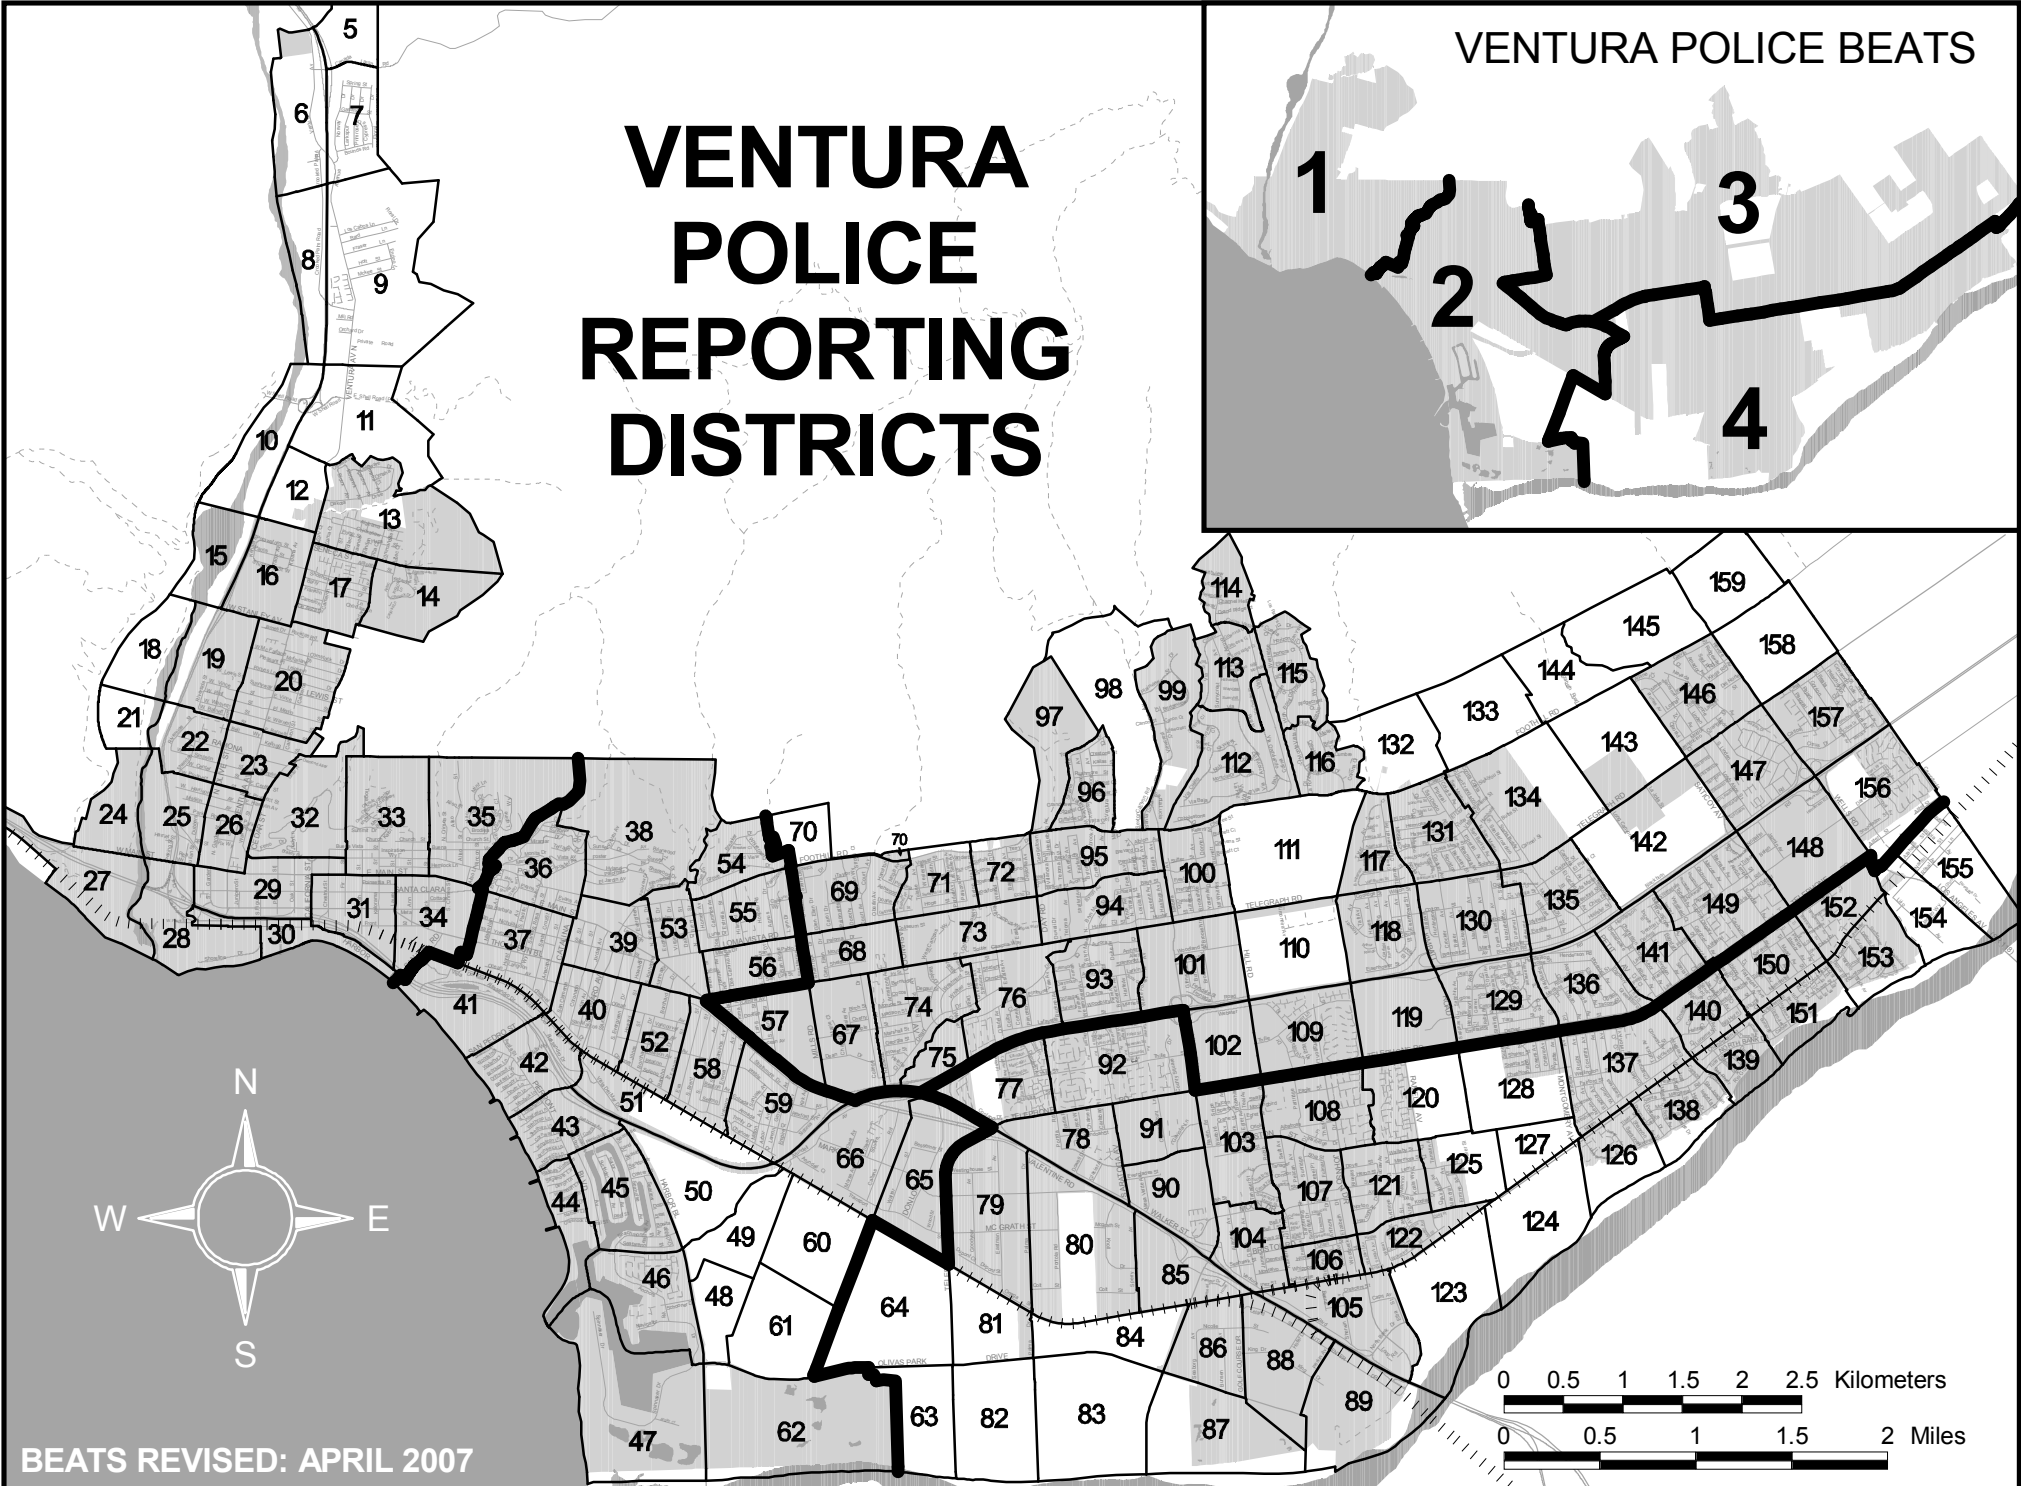

VENTURA POLICE REPORTING DISTRICTS

BEATS REVISED: APRIL 2007

25 JAN 2018

This map is a product of the City of San Buenaventura, California. Although reasonable efforts have been made to ensure the accuracy of this map, the City of San Buenaventura cannot guarantee its accuracy.

1" = 1 miles

K:\MISC\RD\MAPS\280.APR