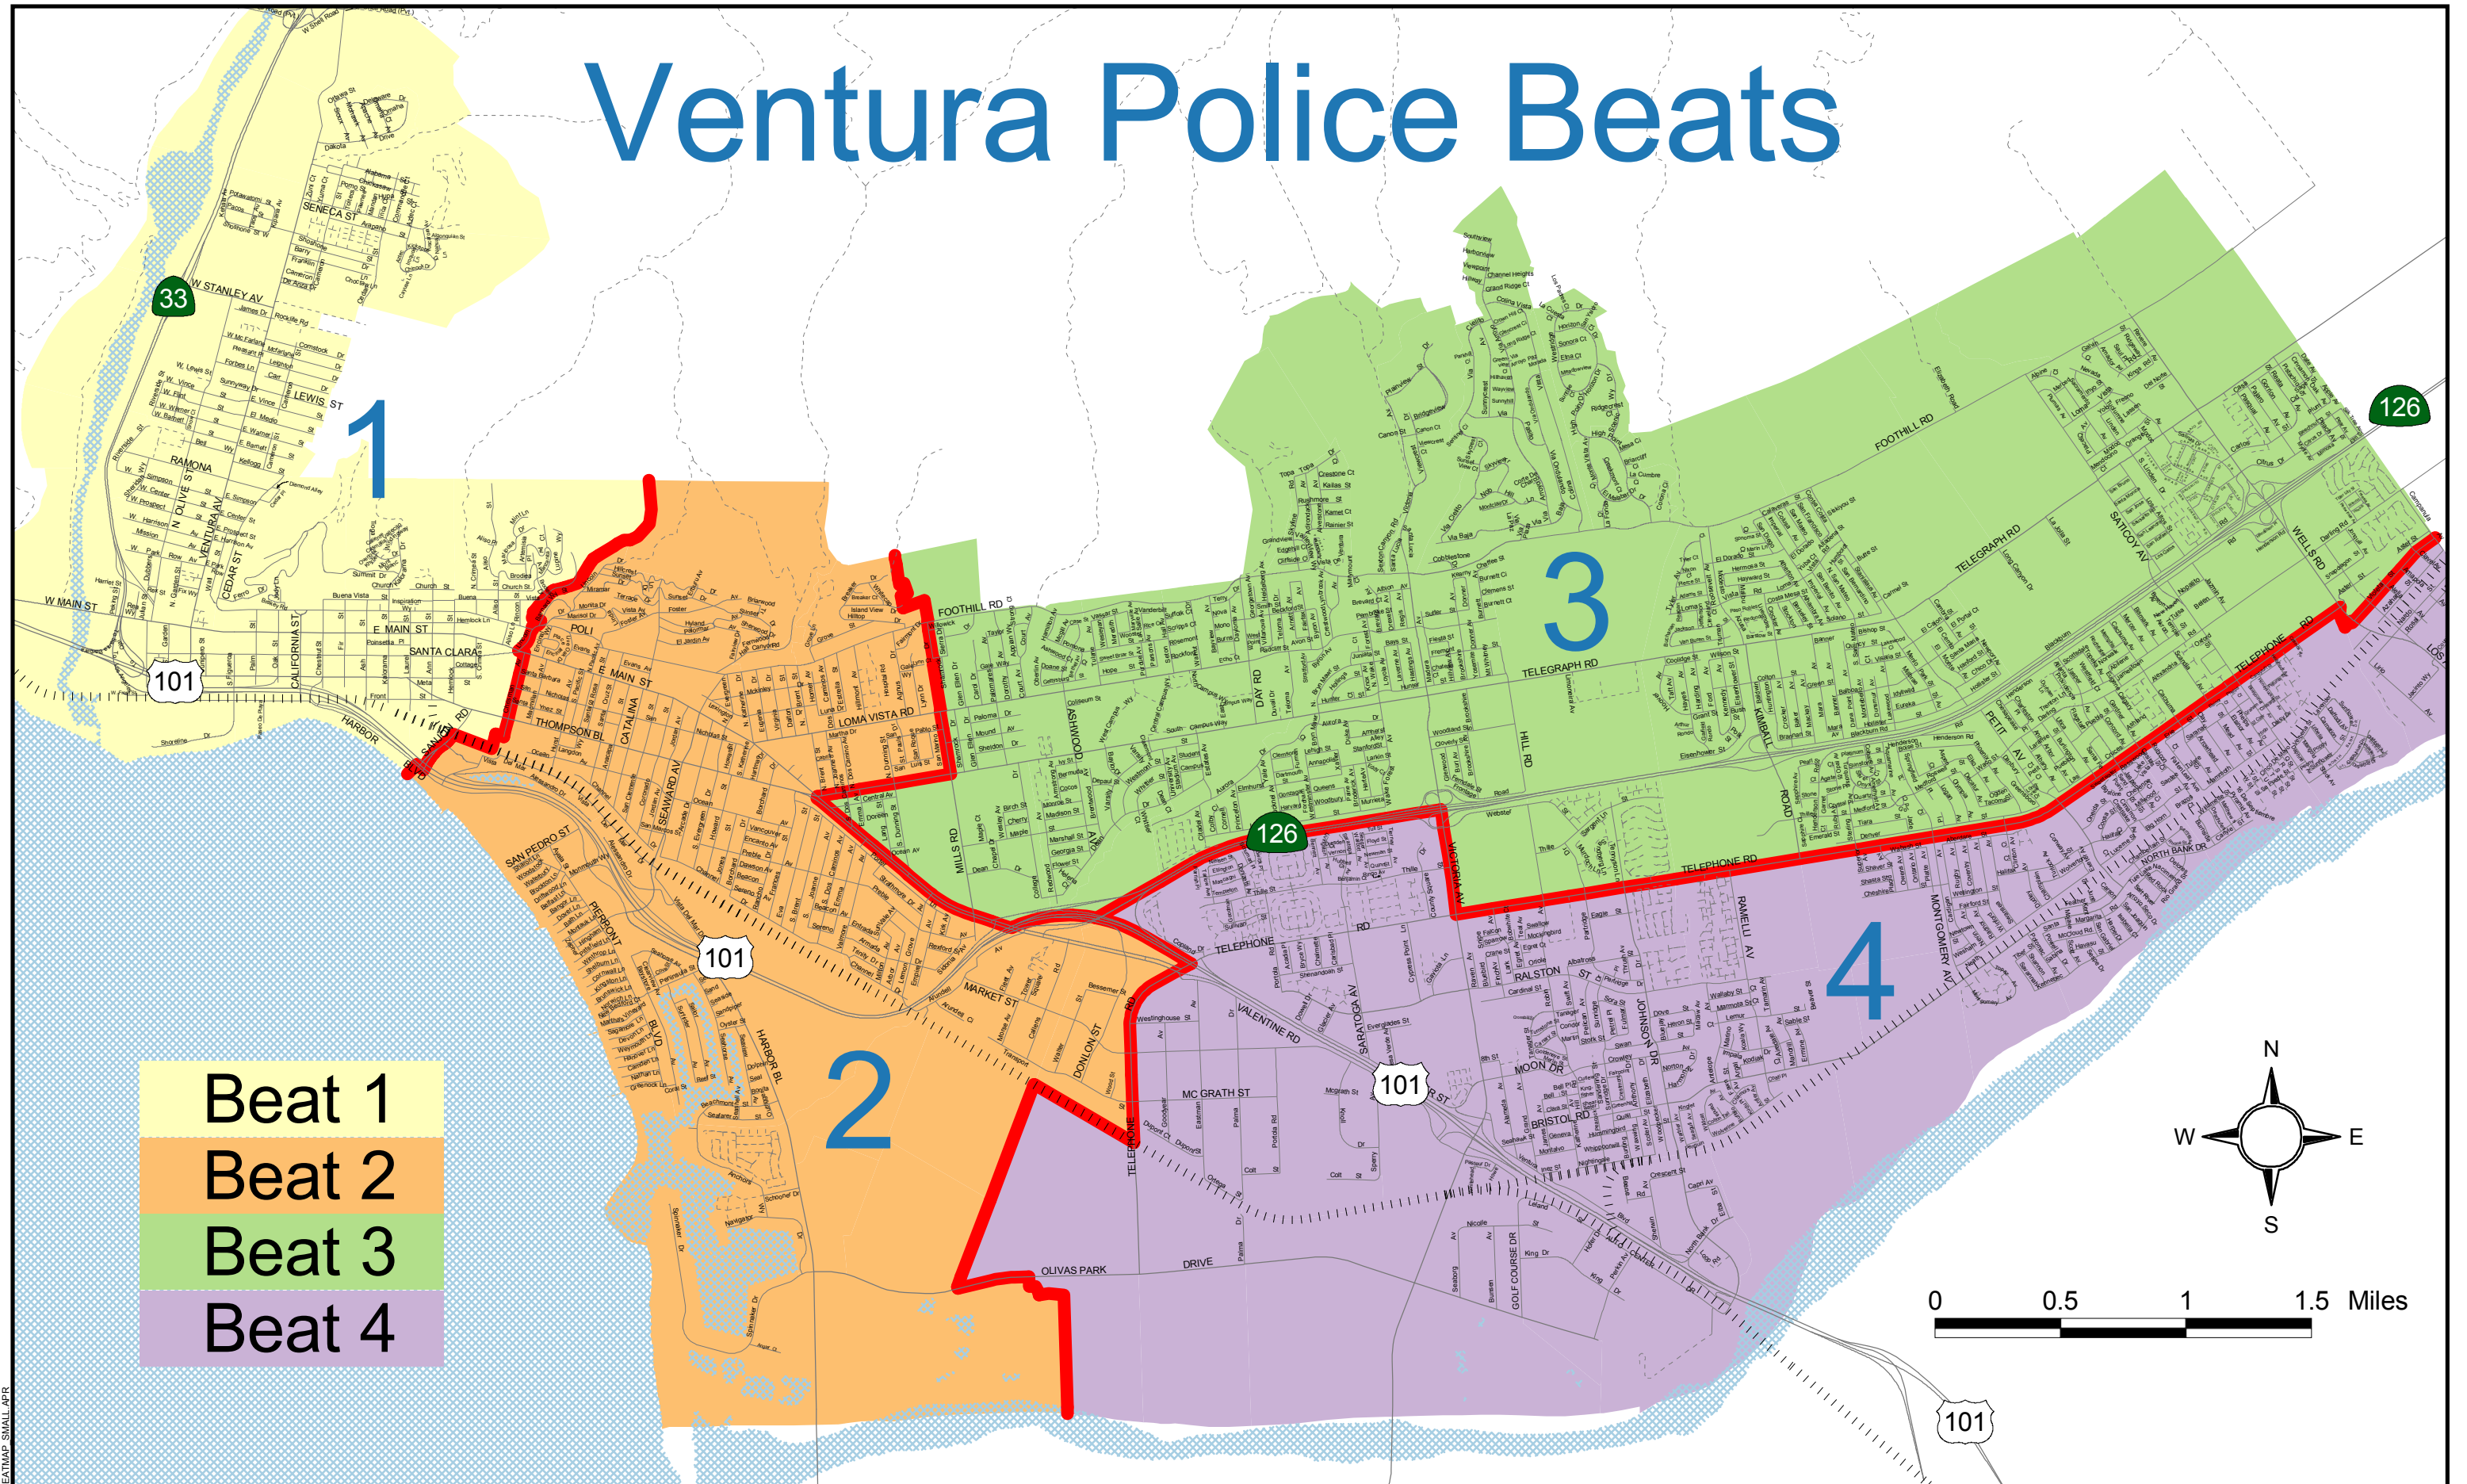

# Ventura Police Beats

- Beat 1
- Beat 2
- Beat 3
- Beat 4

0 0.5 1 1.5 Miles

K:\MIS\BEATMAP SMALL.APR

25 JAN 2018

This map is a product of the City of San Buenaventura, California. Although reasonable efforts have been made to ensure the accuracy of this map, the City of San Buenaventura cannot guarantee its accuracy.

1" = 3200'