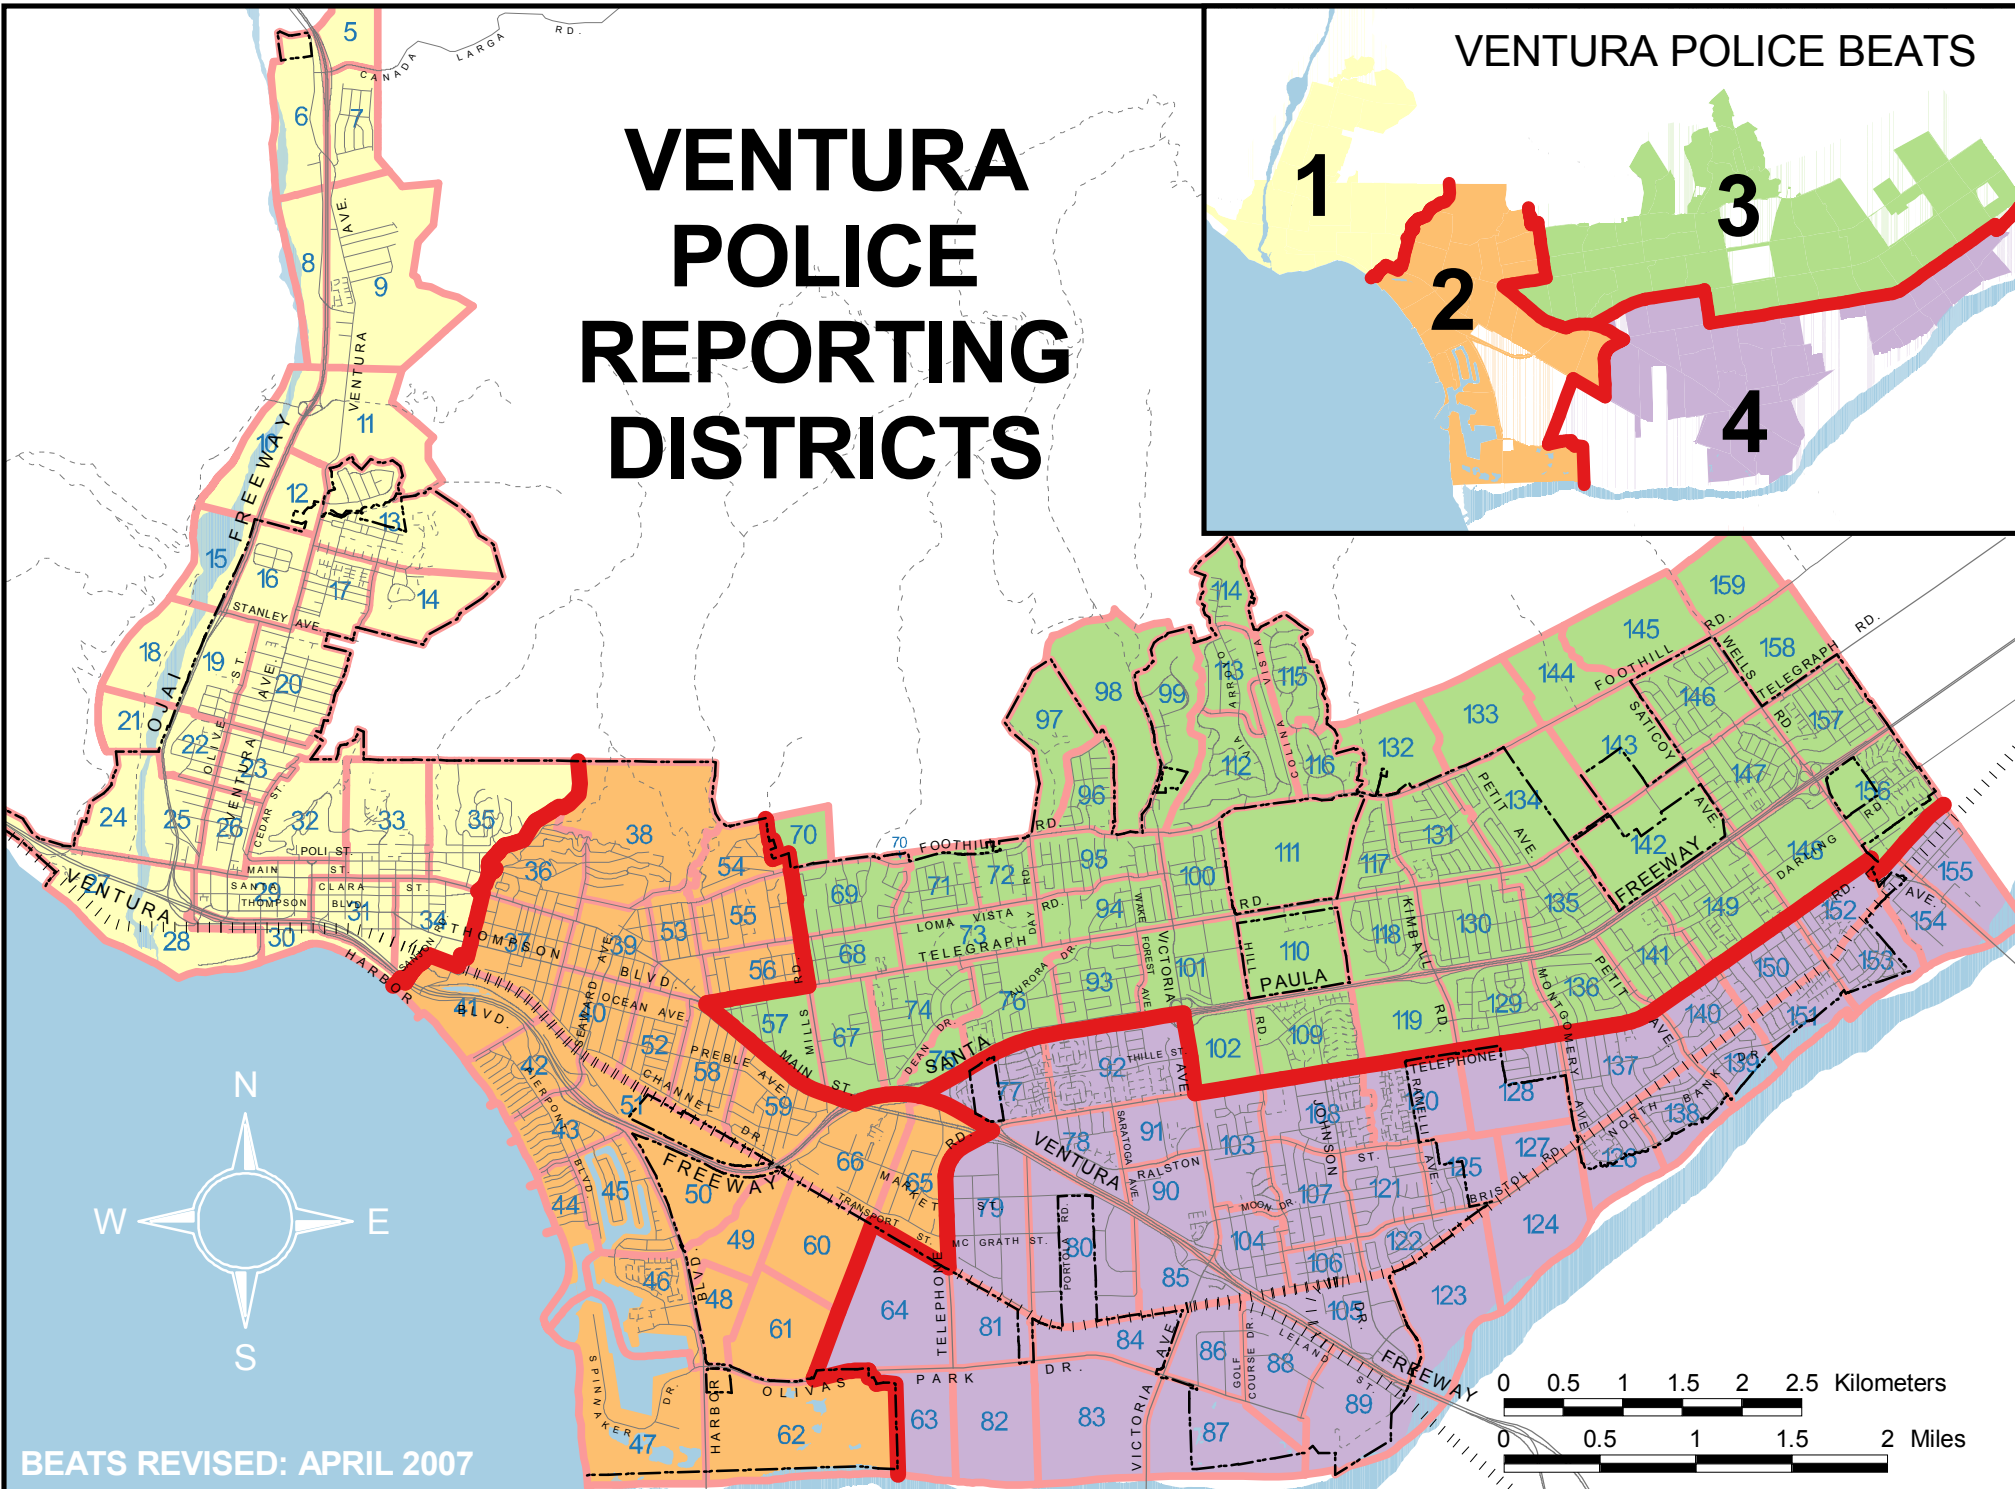

VENTURA POLICE REPORTING DISTRICTS

K:\MISC\RD\MAPS\280.APR

29 AUG 2017

This map is a product of the City of San Buenaventura, California. Although reasonable efforts have been made to ensure the accuracy of this map, the City of San Buenaventura cannot guarantee its accuracy.

1" = 1 miles