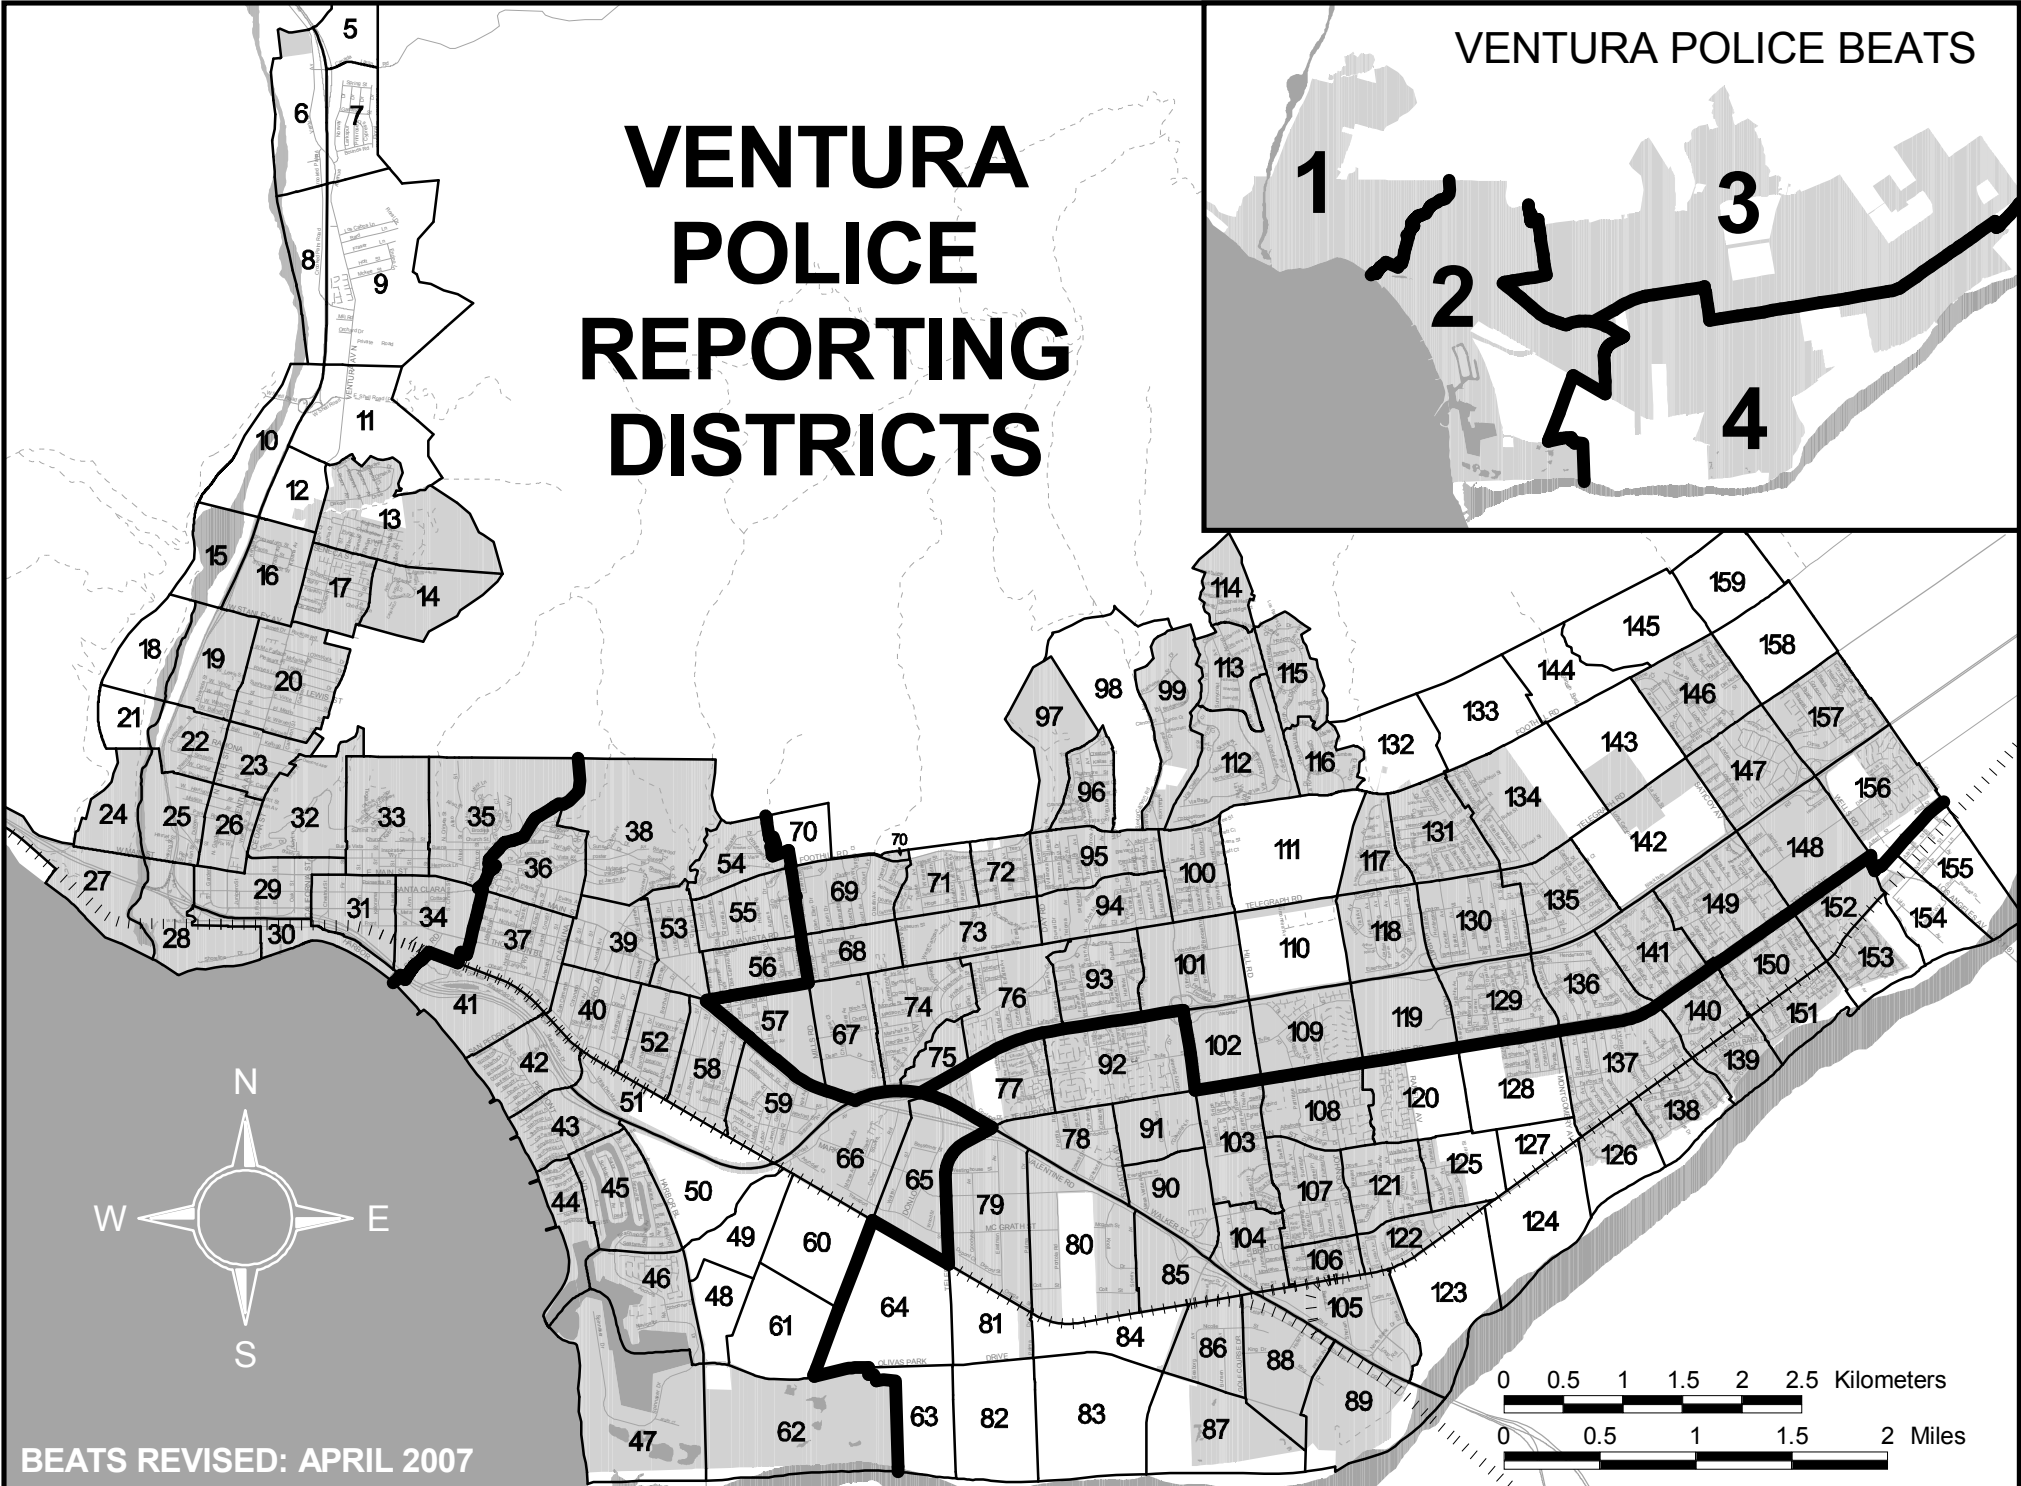

# VENTURA POLICE REPORTING DISTRICTS

BEATS REVISED: APRIL 2007

29 AUG 2017

This map is a product of the City of San Buenaventura, California. Although reasonable efforts have been made to ensure the accuracy of this map, the City of San Buenaventura cannot guarantee its accuracy.

1" = 1 miles

K:\MISC\RD\MAPS\280.APR